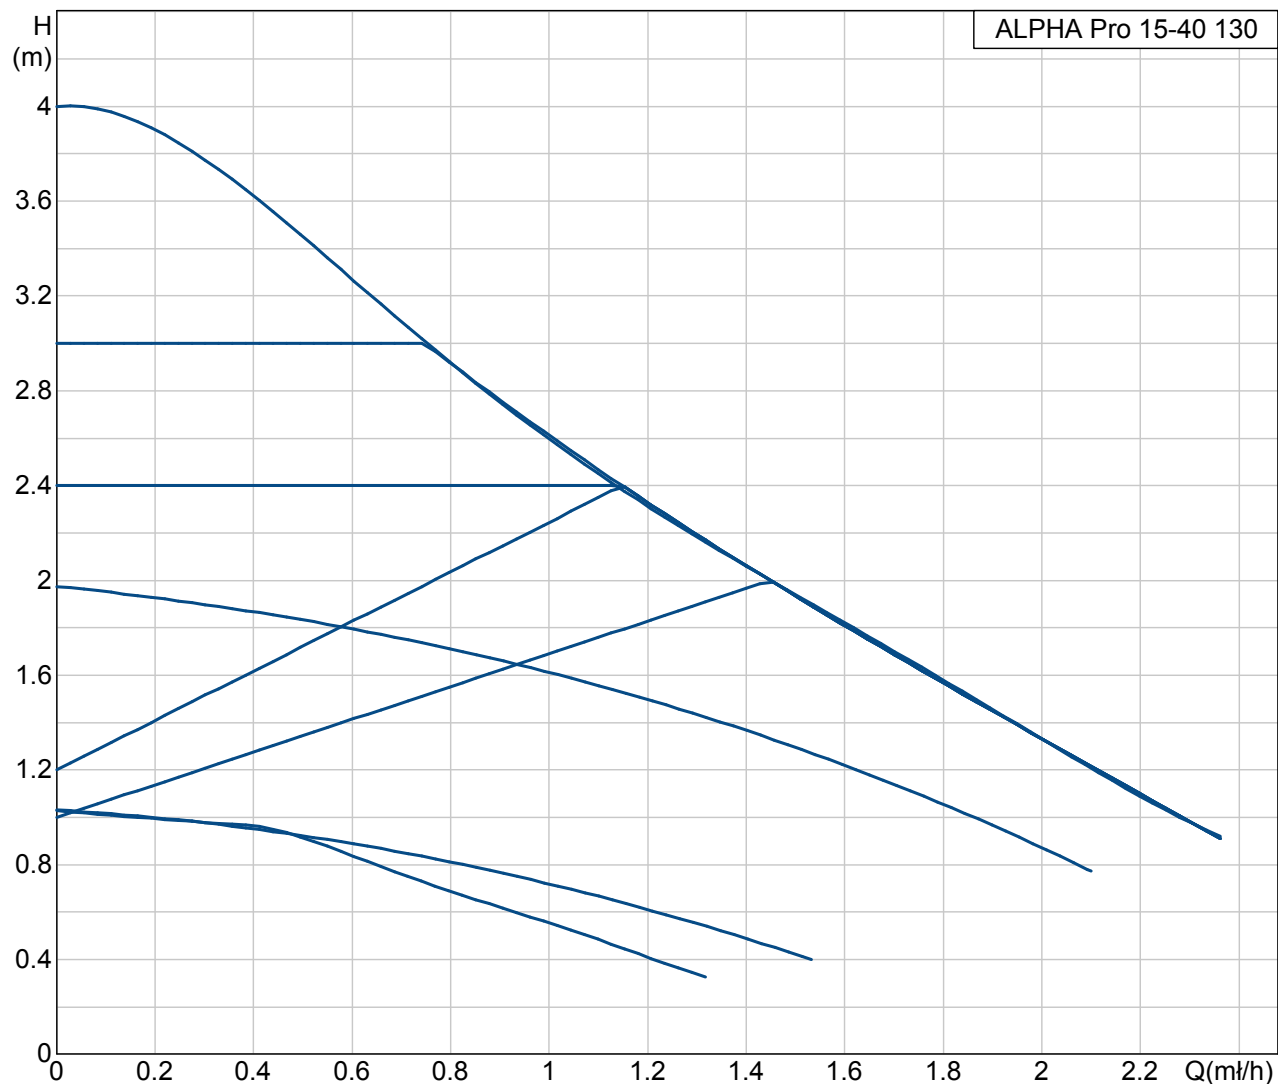

96283590 ALPHA Pro 15-40 130