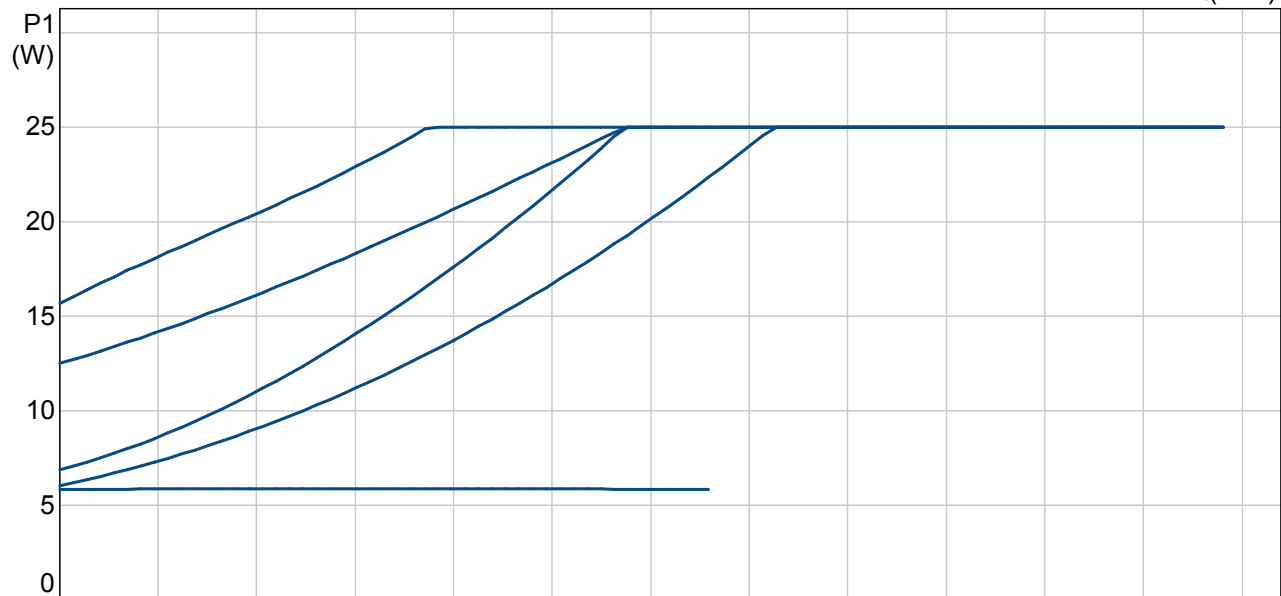

96283590 ALPHA Pro 15-40 130